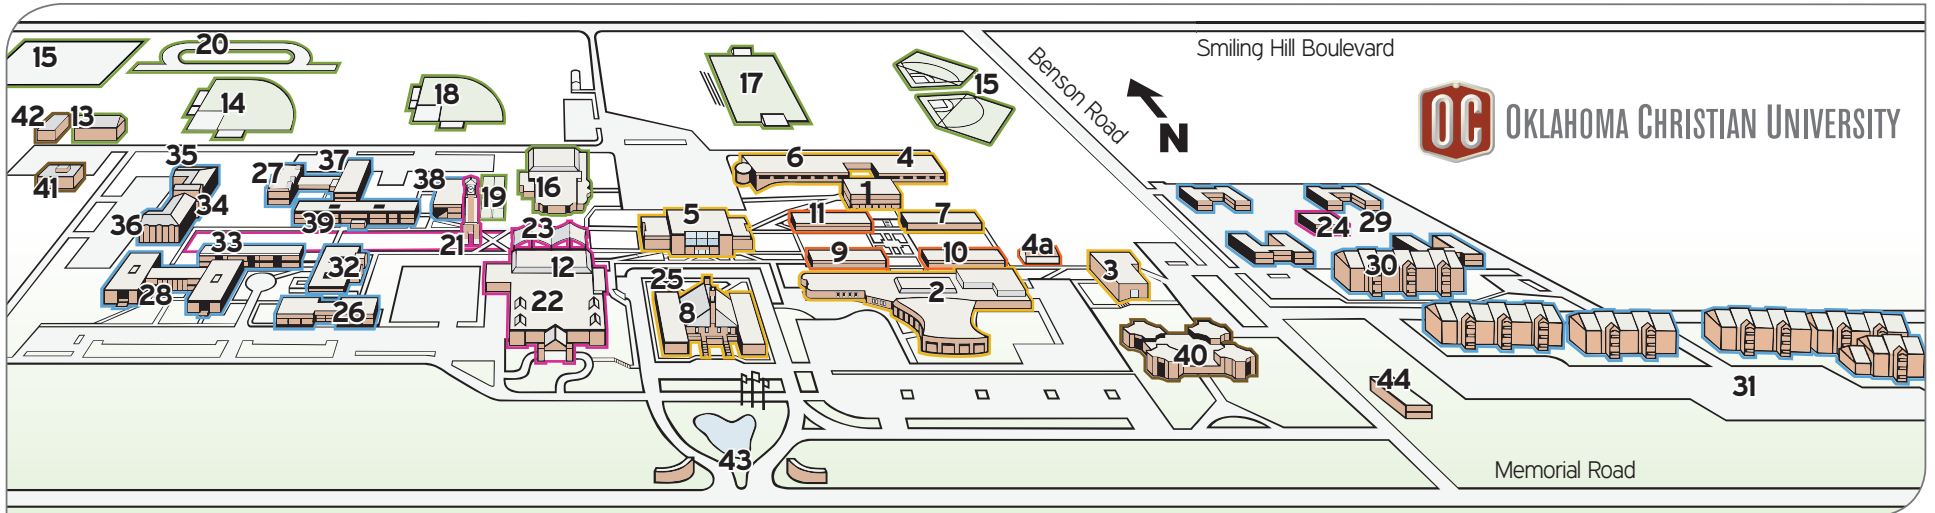

CAMPUS MAP

Oklahoma Christian University - 2501 E. Memorial Road, Edmond, OK

Check out a virtual tour of the campus.
www.oc.edu/virtualltour

ACADEMICS

- 1** Davison American Heritage Building
 - Dept. of History & Political Science
 - Dept. of Psychology & Family Studies
 - School of Education
- 2** Garvey Center
 - College of Arts and Sciences
 - Dept. of Art & Design
 - Dept. of Communication
 - Dept. of Music / Music Academy
 - Hardeman Auditorium
 - Judd Theatre
 - McIntosh Conservatory / Recital Hall
- 3** Harvey Business Center
 - School of Business Administration
 - Graduate School of Business (MBA)
- 4** Herold Science Hall
 - Dept. of Biology
 - Dept. of Chemistry & Physics
- 4a** Dept. of Nursing
- 5** Mabee Learning Center
 - First Floor*
 - Beam Library
 - Career Services
 - Office of Academic Affairs
 - Second Floor*
 - Archives
 - Executive Offices
 - Advancement
 - Alumni
 - Marketing
 - Office of the President

- Dept. of Language and Literature
- Honors Program
- Third Floor*
 - Children's Library
 - Library Research
 - North Institute
- 6** Prince Engineering Center
 - Dept. of Mathematical, Computer, & Information Sciences
 - School of Engineering
- 7** Vose Hall
- 8** Williams-Branch Center for Biblical Studies
 - College of Biblical Studies
 - Graduate School of Theology
 - Scott Chapel

LIVING QUARTERS

- 26** Davison Hall
- 27** Falls Hall
- 28** Gunn-Henderson Hall

- 29** University Village 2-3-4
 - 30** McNally House
 - 31** University Village A-B-C-D
 - 32** Tinius-East Hall
 - 33** Tinius-West Hall
 - Residence Life Office
 - 34** University House Commons
 - 35** University House North
 - 36** University House South
 - 37** Warlick Hall
 - 38** Wilson-East Hall
 - 39** Wilson-West Hall
- ## MISCELLANEOUS
- 40** Enterprise Square
 - Academy of Leadership & Liberty
 - Community Engagement
 - University Communications
 - 41** Central Plant
 - 42** Physical Plant Services
 - 43** Main Entrance
 - 44** Campus Security