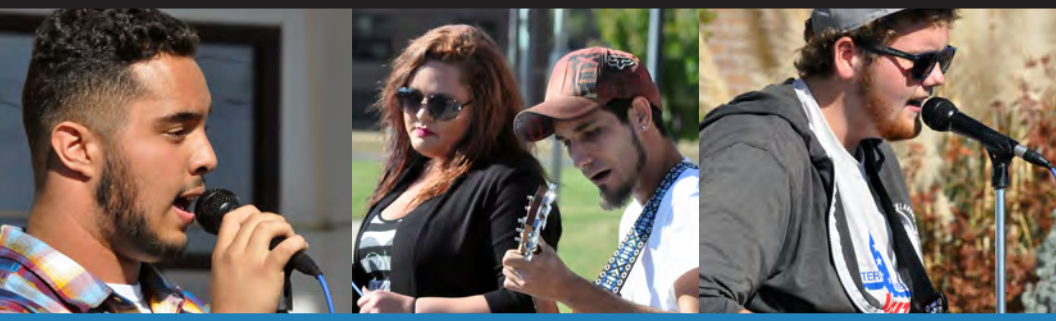

EASTERN OKLAHOMA STATE COLLEGE MUSIC DEPARTMENT
PERFORMING ARTS SERIES

EASTERN OKLAHOMA STATE COLLEGE MUSIC DEPARTMENT
PERFORMING ARTS SERIES

6 PM

JAN.
28
2017

EOSC
STUDENT CENTER
BALLROOM

FEATURING
ALASKA & MADI
AS SEEN ON "THE VOICE"

OPENING ACTS: OKLAHOMA KIDS & EASTERN EXPRESSIONS

PERFORMING ARTS SERIES

The Music Department at Eastern Oklahoma State College has been in existence for nearly 100 years. It is the only area music program offering degrees in music (vocal, instrumental, or piano), and is one of only a few institutions in the state with opportunities for students to explore popular music. The EOSC Music Department is perfect for serious musicians or for those just looking to enrich their musical background. In addition to music theory courses, and lessons for all instruments, the campus offers the following ensembles: College Choir, College Band, and the Eastern Expressions, Eastern's very own rock band.

GUEST ARTIST: ALASKA & MADI

This year's guest artist is the country music duo Alaska & Madi. The Tulsa natives took the nation by storm after appearing on the 6th season of NBC's *The Voice*. They were coached by country music superstar Blake Shelton on the show, and used their newfound stardom to catapult themselves into Nashville, where they are currently performing.

The Eastern Expressions and Oklahoma Kids will open for Alaska & Madi. The Eastern Expressions, started in 2014, is Eastern's student-led rock band that performs hits from today's most popular music. Oklahoma Kids is a music organization open to performers 18 and younger, and is known for its focus on preparing young musicians for careers in the entertainment industry.