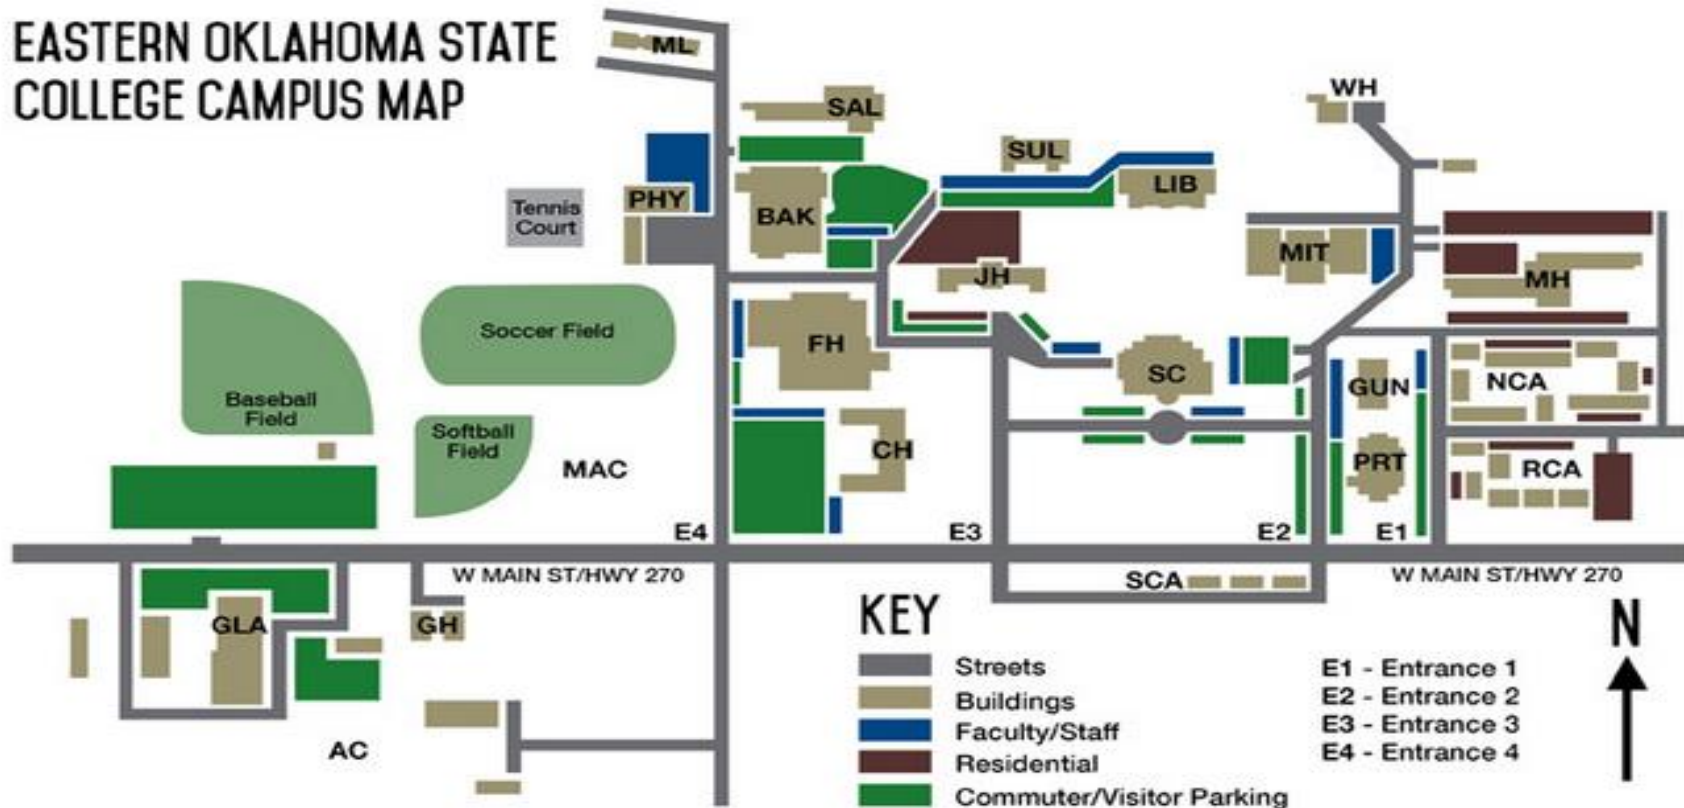

Campus Map

EASTERN OKLAHOMA STATE COLLEGE CAMPUS MAP

- AC Agricultural Complex
- BAK Baker Hall
- CH Choctaw Hall
- FH C.C. Dunlap Field House
- GLA Goddard Livestock Show Arena
- GH Greenhouse
- GUN Gunning Hall
- JH Johnston Hall

- LIB Library/Administration
- MAC Mountaineer Athletic Complex
- MH Miller Hall
- MIT Mitchell Hall
- ML Meats Lab
- NCA North Campus Apartments
- PHY Physical Plant
- PRT Pratt Hall

- RCA Regents Court Apartments
- SAL Salmon Hall
- SC E.E. Tourtellotte Student Center
- SCA South Campus Apartments
- SUL Sullivan Hall
- WH White House

- E1 - Entrance 1
- E2 - Entrance 2
- E3 - Entrance 3
- E4 - Entrance 4