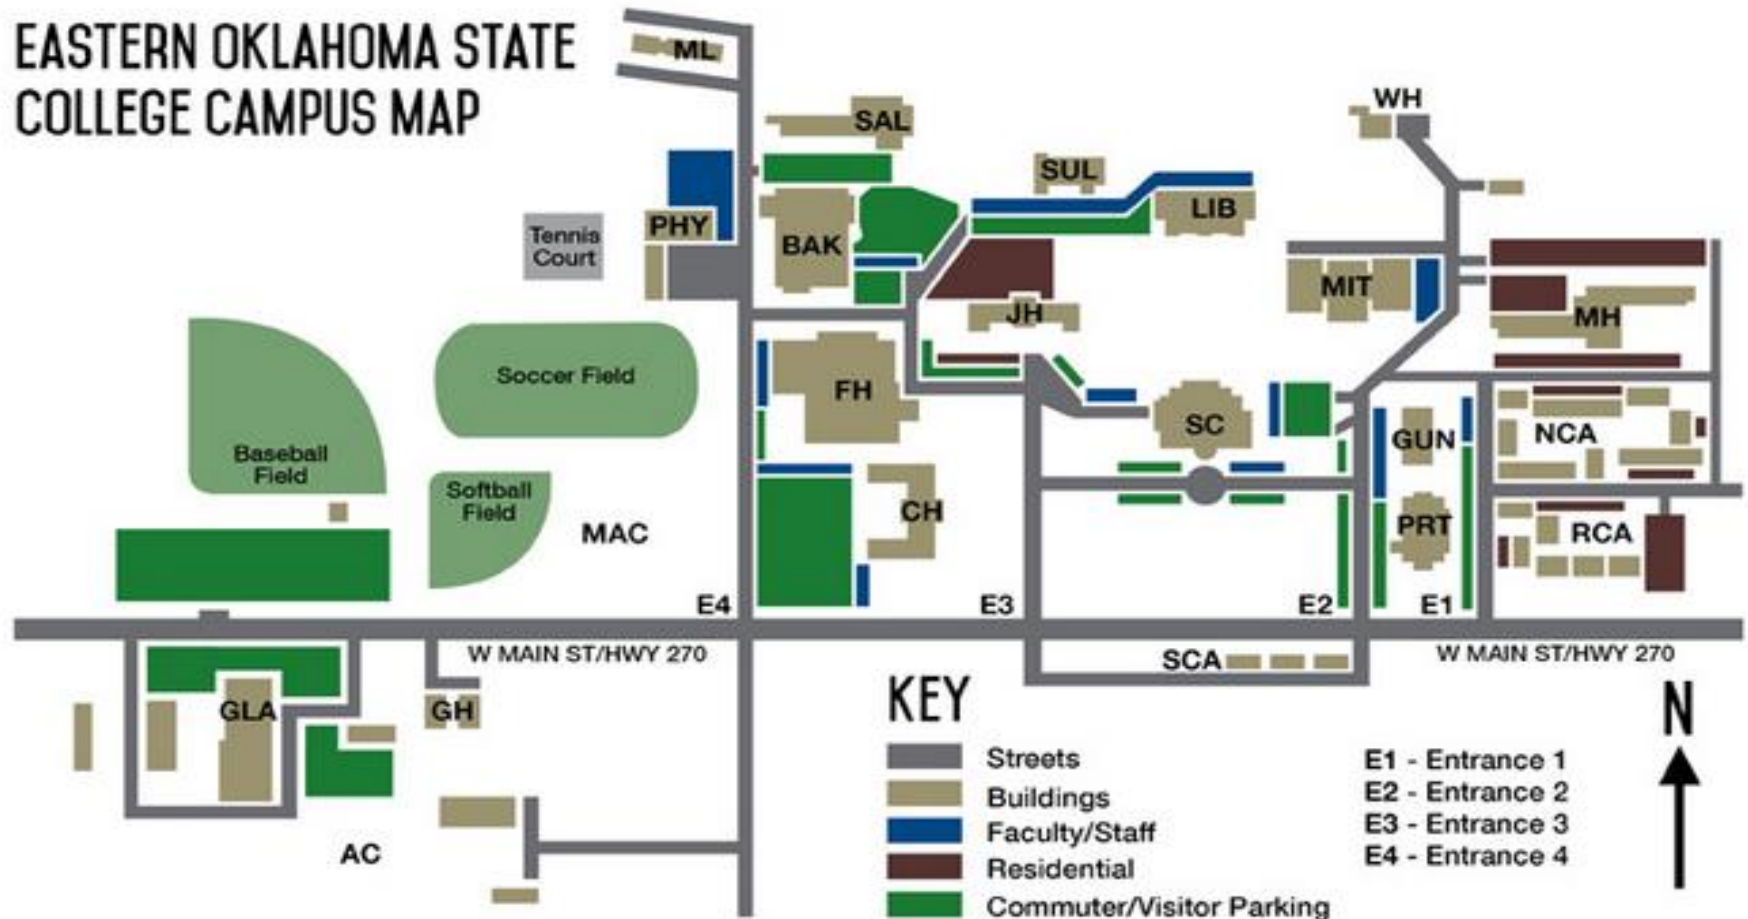

Campus Map

EASTERN OKLAHOMA STATE COLLEGE CAMPUS MAP

- AC** Agricultural Complex
- BAK** Baker Hall
- CH** Choctaw Hall
- FH** C. C. Dunlap Field House
- GLA** Goddard Livestock Show Area
- GH** Green House
- GUN** Gunning Hall
- JH** Johnston Hall

- LIB** Library/Administration
- MAC** Mountaineer Athletic Complex
- MH** Miller Hall
- MIT** Mitchell Hall
- ML** Meats Lab
- NCA** North Campus Apartments
- PHY** Physical Plant
- PRT** Pratt Hall

- RCA** Regents Court Apartments
- SAL** Salmon Hall
- SC** E. E. Tourtellotte Student Center
- SCA** South Campus Apartments
- ML** Meats Lab
- SUL** Sullivan Hall
- WH** White House