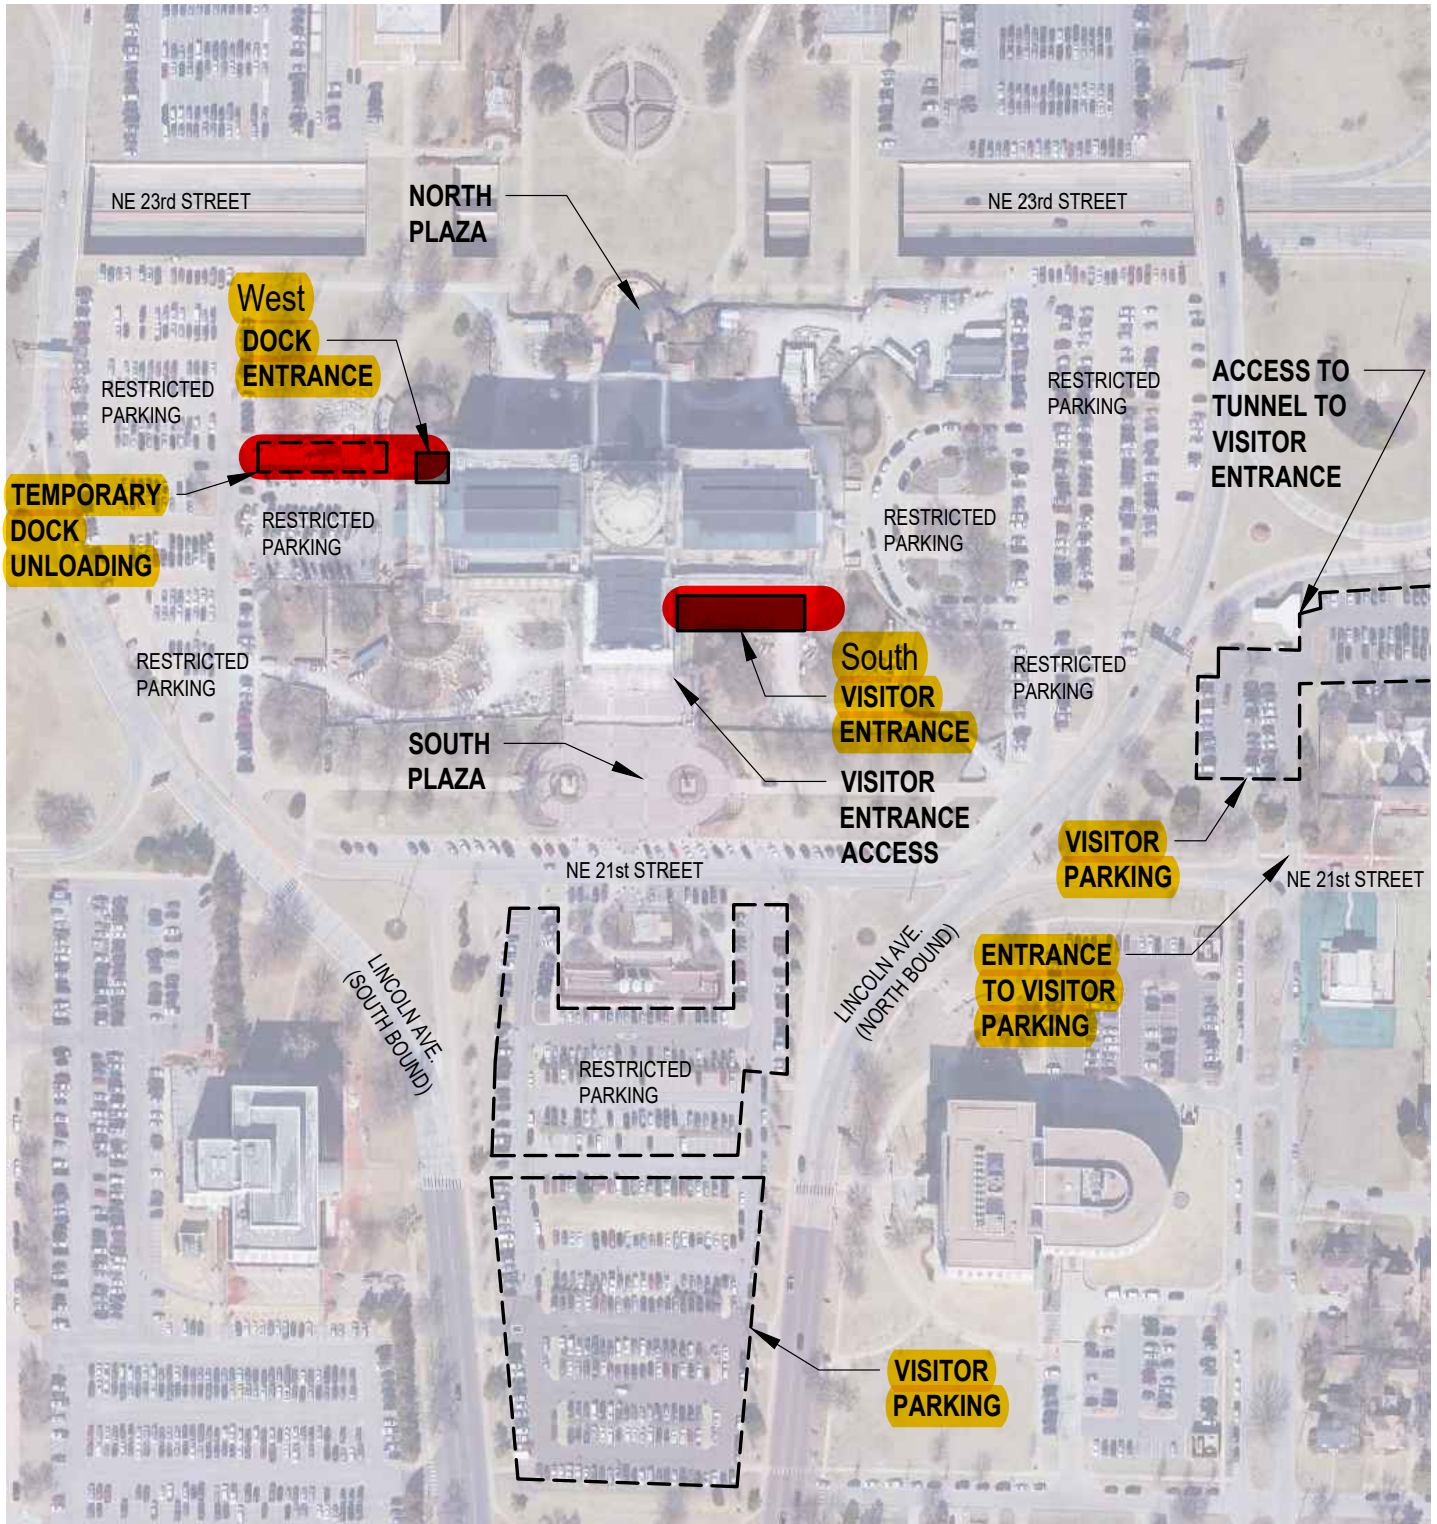

The new gates have not fully been executed and implemented yet. All deliveries will still be unloaded at the loading dock.

OKLAHOMA STATE CAPITOL
2300 N. LINCOLN AVE.
OKLAHOMA CITY, OK 73105