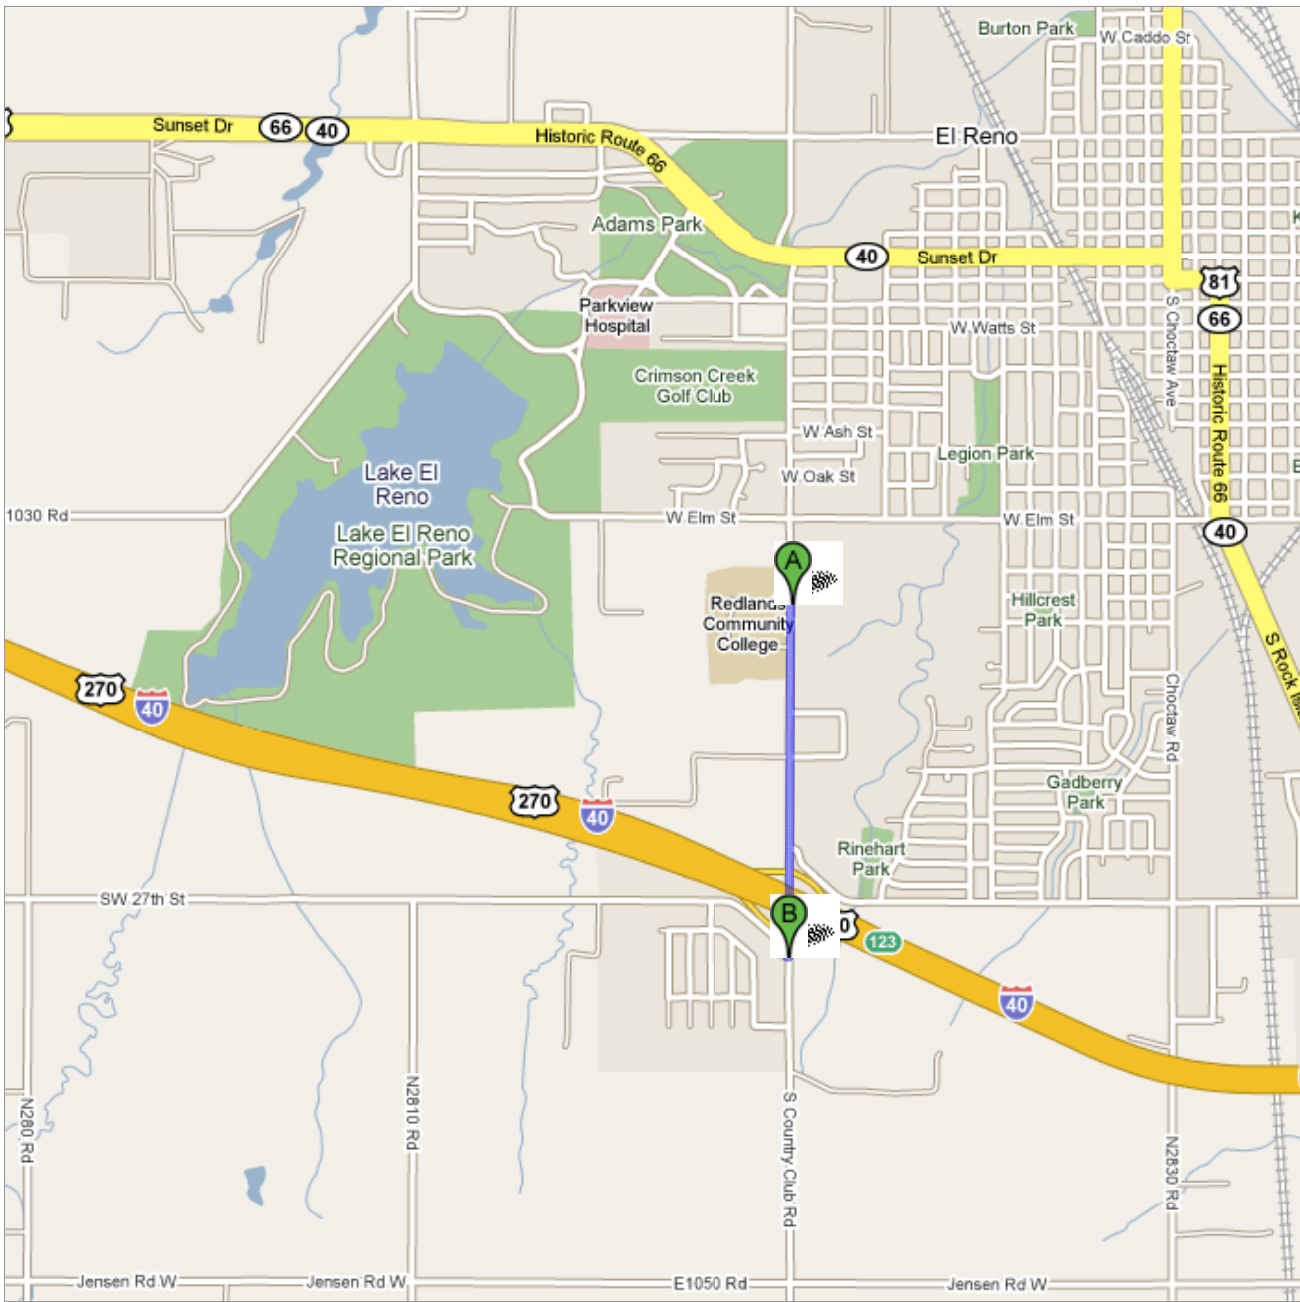

**Directions to 1609 SW 27th St, El Reno, OK 73036**  
0.9 mi – about 2 mins  
Meet at Montana Mikes at 5:30 p.m.

**A** 1300 S Country Club Rd, El Reno, OK 73036

1. Head **south** on **15th Ave/S Country Club Rd** toward **Investors Ave**  
Continue to follow S Country Club Rd  
About 3 mins

go 0.9 mi  
total 0.9 mi

2. Turn **right** at **SW 27th St/E1040 Rd**

go 33 ft  
total 0.9 mi

**B** 1609 SW 27th St, El Reno, OK 73036

These directions are for planning purposes only. You may find that construction projects, traffic, weather, or other events may cause conditions to differ from the map results, and you should plan your route accordingly. You must obey all signs or notices regarding your route.

Map data ©2009 , Maponics, Tele Atlas